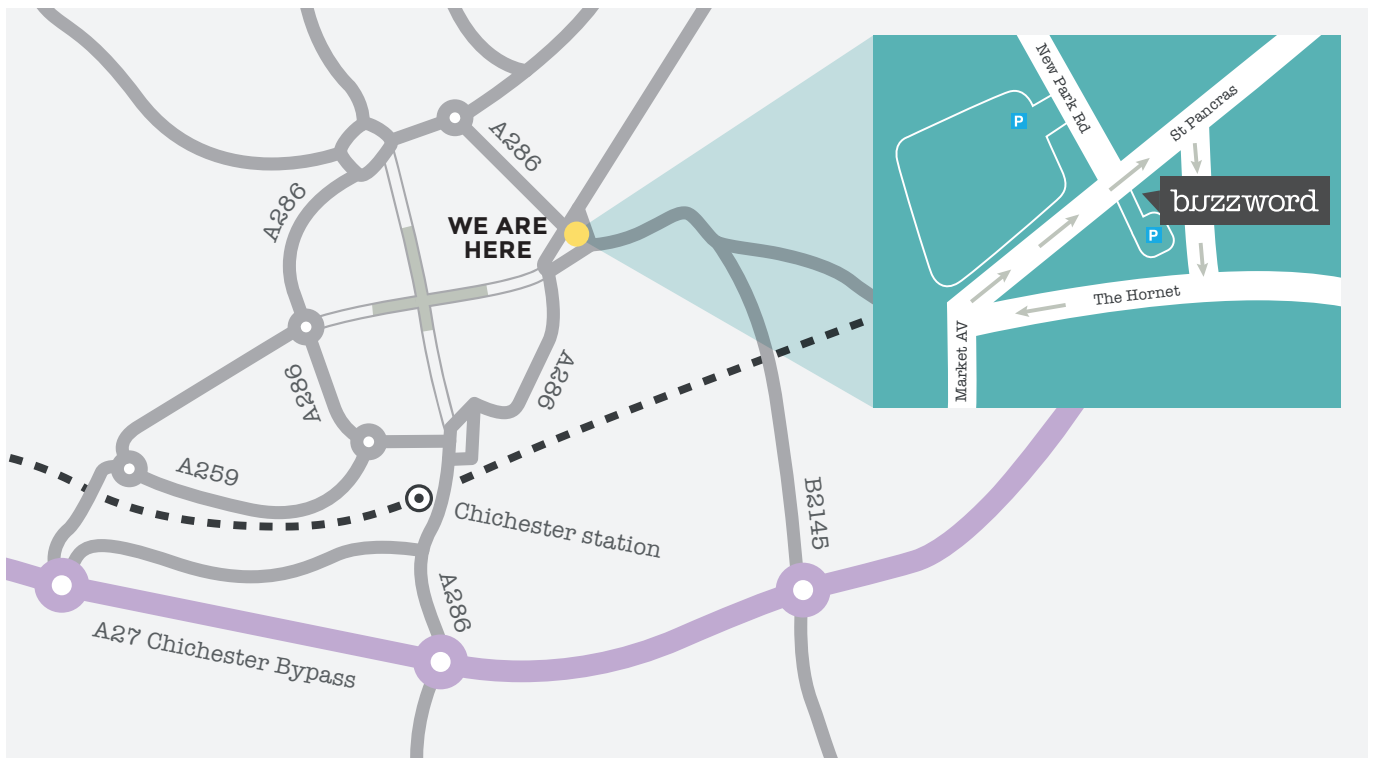

## OUR LOCATION

## DIRECTIONS

Our office is located in Chichester city centre and can be accessed best via the A286 from the A27.

Visitor parking is available behind our offices with the entrance being to the right of our offices.

If arriving by train, our offices are a short 15 minute walk from the train station.